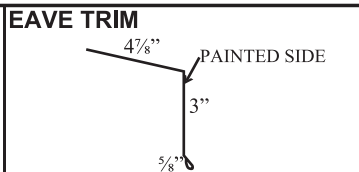

valspar WeatherXL™

▲ Also available in 26 Gauge
 * Premium Color - additional cost

Galvalume® ▲

Copper Metallic* ▲

Clay

Buckskin

Grey ▲

Gallery Blue* ▲