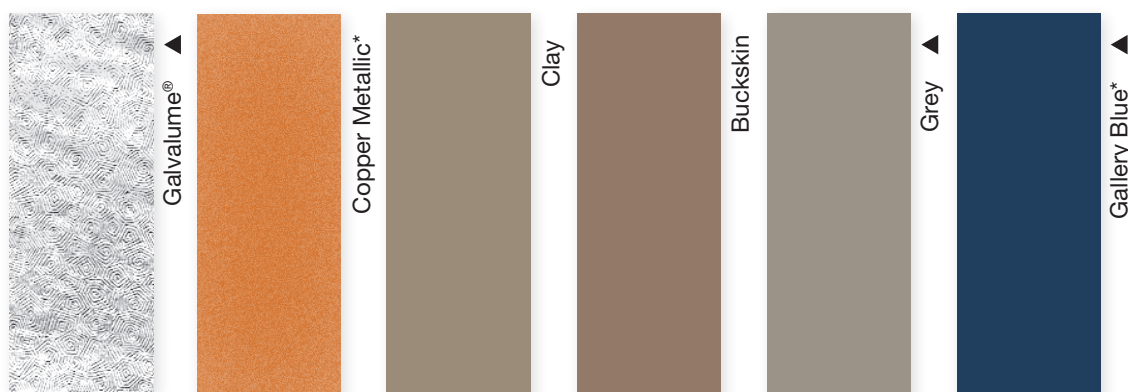

Bright White ▲

Polar White ▲

Light Stone ▲

Sahara Tan ▲

Burnished Slate ▲

Red ▲

Colony Green ▲

Forest Green ▲

Fern Green

Plum

Brown ▲

Charcoal ▲

Bright Red* ▲

Blue

Dark Red*

Black ▲

QUICK-SEAM PLUS

PREMIUM RIB

H-RIB

Due to variations in computer monitors, we cannot guarantee the accuracy of colors presented on-screen with actual products. Please order free swatches to ensure color accuracy.

valspar WeatherXL™

▲ Also available in 26 Gauge
 * Premium Color - additional cost

Galvalume® ▲

Copper Metallic* ▲

Clay

Buckskin

Grey ▲

Gallery Blue* ▲